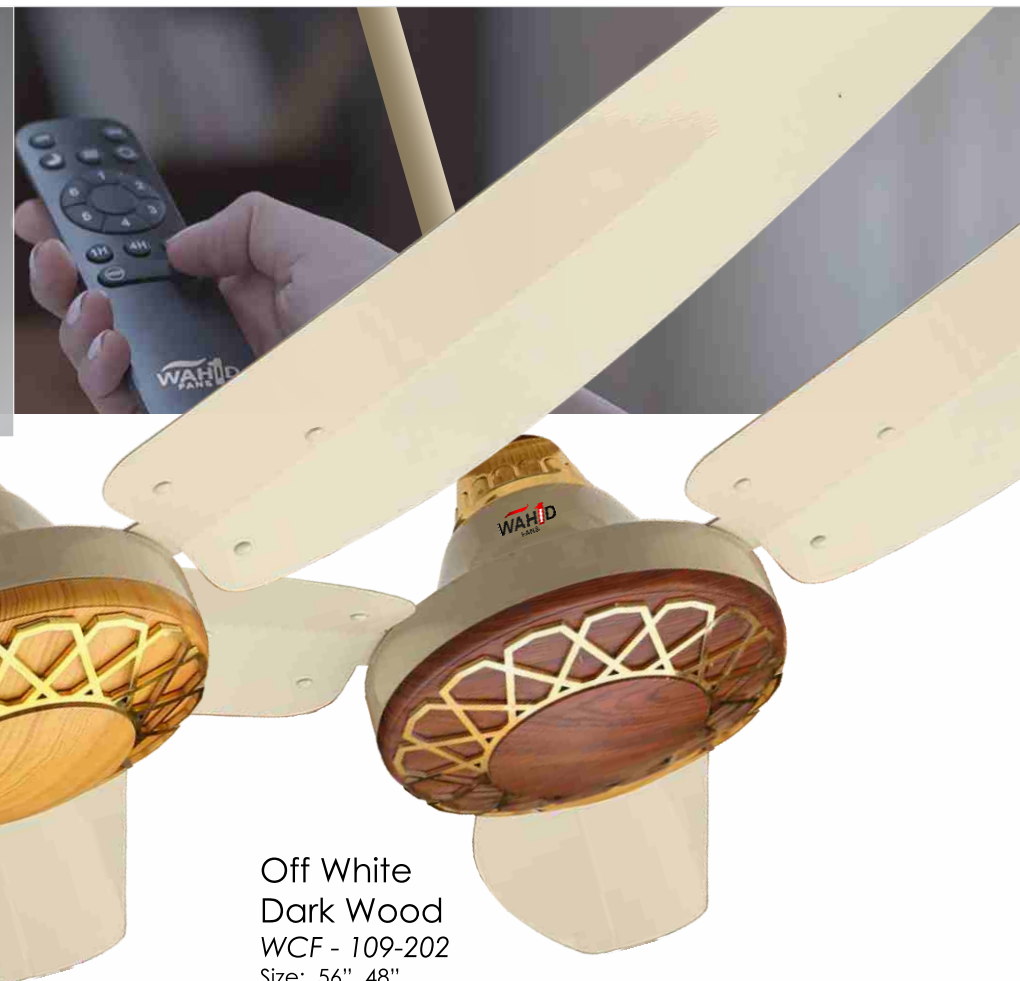

Lilac
WCF - 118-101
Size: 56"

Off White Gold
WCF - 118-201
Size: 56"

Also available in
eco
 series **AC-DC**
INVERTER
 with remote

Deluxe Plus Series

Off White
 Light Wood
 WCF - 109-201
 Size: 56", 48"

Off White
 Dark Wood
 WCF - 109-202
 Size: 56", 48"