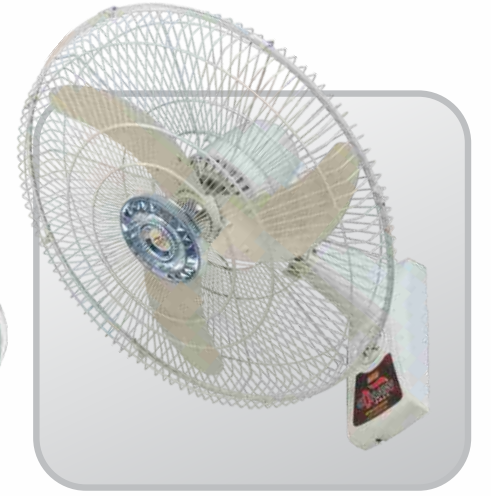

Mist Pedestal
WPF - 206-301
Size(s): 24"

Smart White Bracket Fan
WBF - 301-201
Size(s): 16", 18"

Bracket Fans Series

Baby Bracket
WBF - 301-203
Size(s): 12"

Circomatic Fan
WBF - 301-204
Size(s): 18"

Wahid Bracket
WBF - 301-205
Size(s): 24"