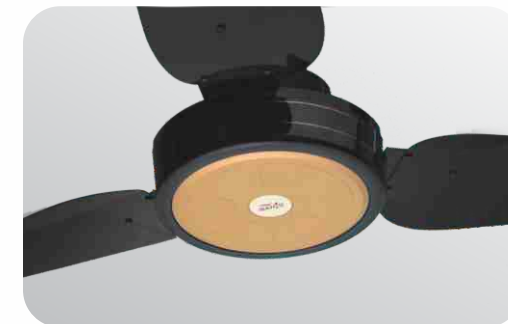

Black Golden
WCF - 121-301