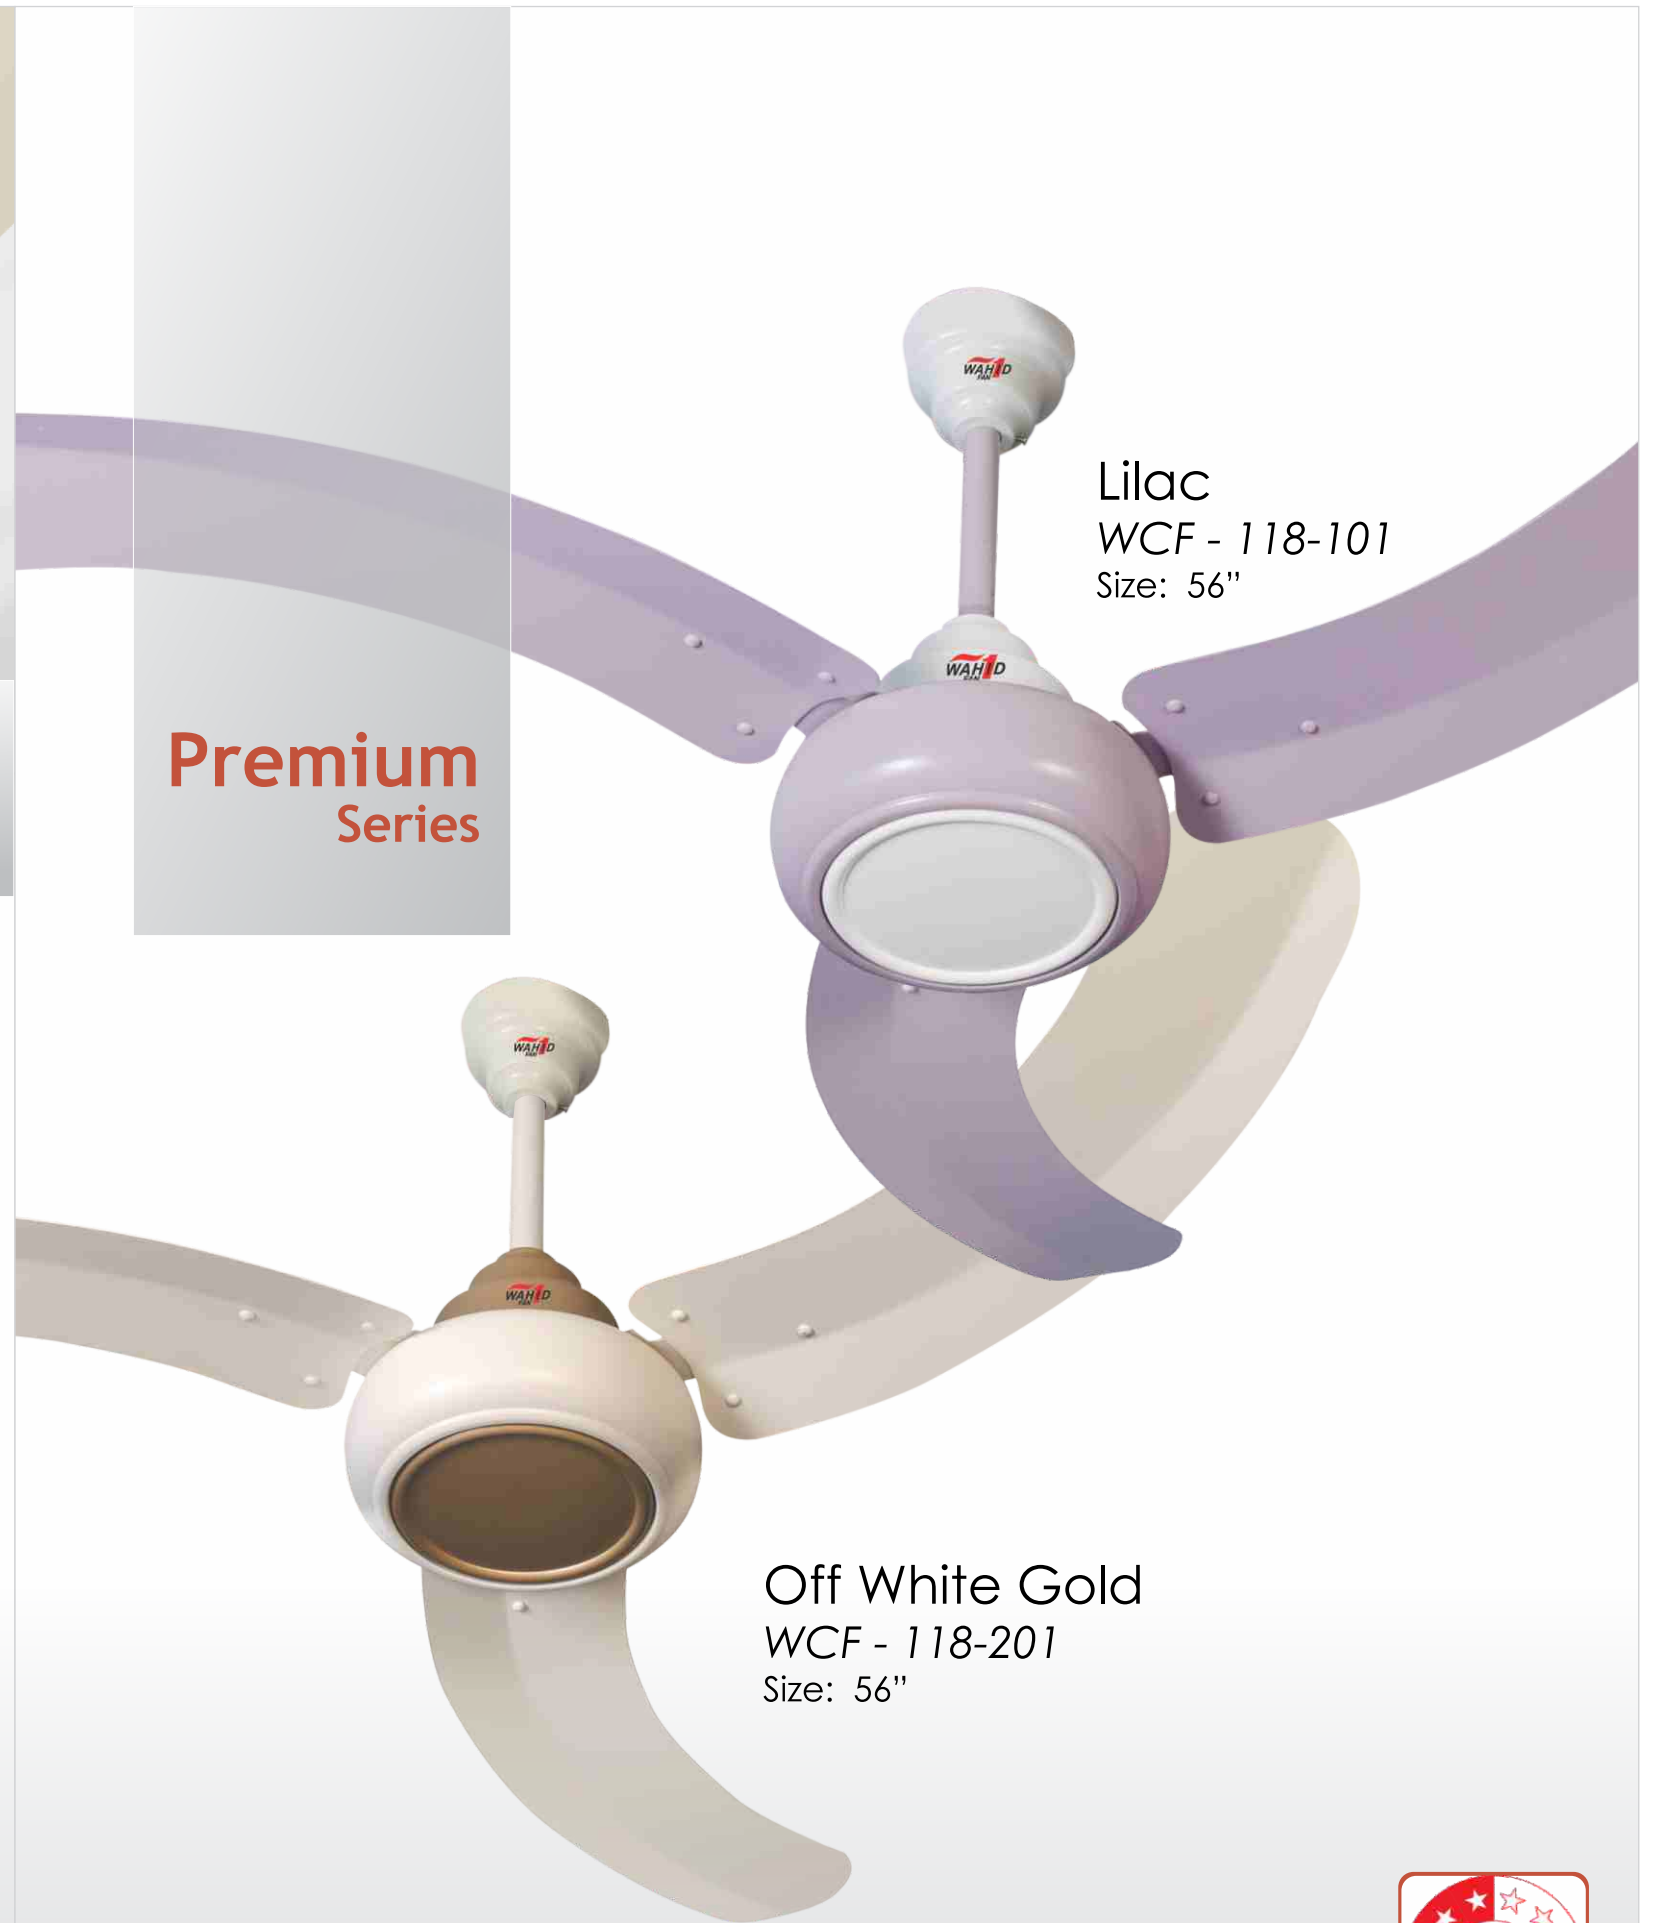

Off White Gold
WCF - 118-201
Size: 56"

Premium Series

Lilac
WCF - 118-101
Size: 56"