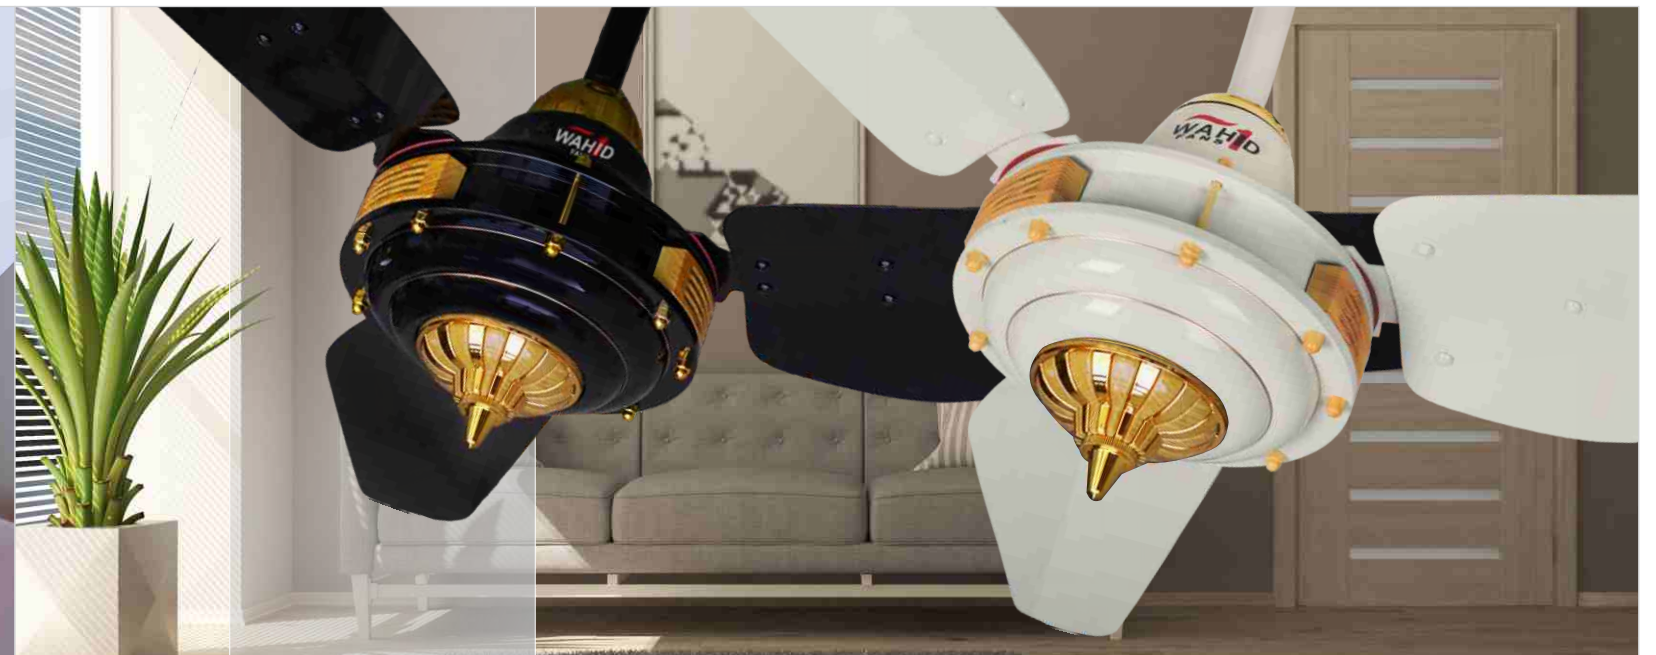

Grace
Series

Black Light Wood Shine
WCF - 103-301 | Size: 56", 48"

Off White Light Wood Shine
WCF - 103-201 | Size: 56", 48"